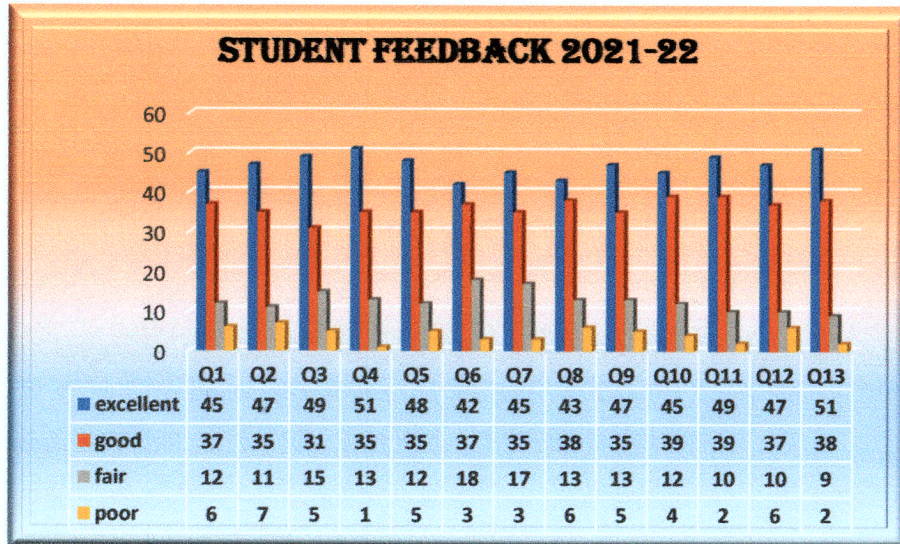

MANSAROVAR DENTAL COLLEGE

Mansarovar Campus, Rani Avanti Bai Marg, Village- Hinotia Aalam,
Ward No. 84, Kolar Road, Bhopal (M.P) 462042

Tel: +91-9111777225, 761158888. Website: www.mansarovardentalcollege.com

Analysis of Student's feedback on curriculum

An average of 46.84% of students graded Excellent, 36.23% Good, 12.69 % Fair, and 4.23% Poor with the current syllabus and the curriculum of the course as prescribed by the Dental Council of India and Madhya Pradesh Medical Science University.

Dr. B. Chandan Nayak
Professor
Mansarovar Dental College
BHOPAL